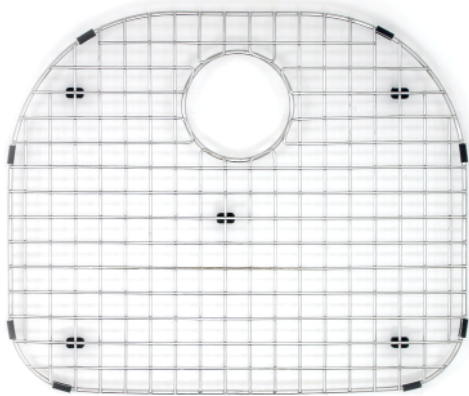

BLUME'S®

Stainless Steel Basin Racks

DOUBLE BOWL
BIG BOWL/LITTLE BOWL

K22233

**Sold in Single
Quantity:
Large Bowl
Available Only**

SPECIFICATIONS:

- Helps protect Bottom of Sink Basin
- Rests on non-abrasive plastic feet
- Features drain hole opening to allow usage of the drain without removing the rack.

CARE AND CLEANING:

Bottom basins are not “Dishwasher Safe” or “Microwave Safe”. These products should be hand washed with a mild detergent, thoroughly rinsed and hand dried.

Last Revised 09.01.10

Phone: 724.294.3190

Fax: 724.294.3198

www.blumes.net